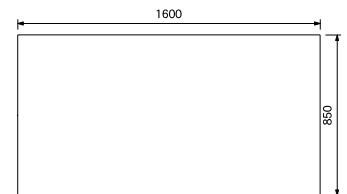

[天板]

EDY-TT100R OCN
EDY-TT100R OBR
EDY-TT100R OFR
¥43,800
W1000×D1000×H40

[天板]

EDY-TT155R OCN
EDY-TT155R OBR
EDY-TT155R OFR
¥57,200
W1550×D900×H40

[天板]

EDY-TT100S OCN
EDY-TT100S OBR
EDY-TT100S OFR
¥36,600
W1000×D700×H40

[天板]

EDY-TT160S OCN
EDY-TT160S OBR
EDY-TT160S OFR
¥50,700
W1600×D850×H40

[天板]

EDY-TT120S OCN
EDY-TT120S OBR
EDY-TT120S OFR
¥43,800
W1200×D800×H40

[天板]

EDY-TT180S OCN
EDY-TT180S OBR
EDY-TT180S OFR
¥57,200
W1800×D900×H40