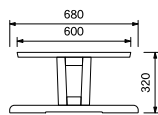

[天板]

EDY-TT160S OCN
EDY-TT160S OBR
EDY-TT160S OFR
¥50,700
W1600×D850×H40

[天板]

EDY-TT120S OCN
EDY-TT120S OBR
EDY-TT120S OFR
¥43,800
W1200×D800×H40

[天板]

EDY-TT180S OCN
EDY-TT180S OBR
EDY-TT180S OFR
¥57,200
W1800×D900×H40

[双脚]

EDY-LEG-X32 OCN
EDY-LEG-X32 OBR
EDY-LEG-X32 OFR
¥20,700 (1セット2本)
W125×D680×H320

[角脚]

EDY-LEG-S32 OCN
EDY-LEG-S32 OBR
EDY-LEG-S32 OFR
¥13,500 (1セット4本)
W75×D75×H320

[丸脚]

EDY-LEG-C32 OCN
EDY-LEG-C32 OBR
EDY-LEG-C32 OFR
¥13,500 (1セット4本)
W75×D75×H320