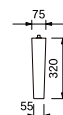

[天板]

EDY-TT160S OCN
EDY-TT160S OBR
EDY-TT160S OFR
¥50,700
W1600×D850×H40

[天板]

EDY-TT120S OCN
EDY-TT120S OBR
EDY-TT120S OFR
¥43,800
W1200×D800×H40

[天板]

EDY-TT180S OCN
EDY-TT180S OBR
EDY-TT180S OFR
¥57,200
W1800×D900×H40

[双脚]

EDY-LEG-X32 OCN
EDY-LEG-X32 OBR
EDY-LEG-X32 OFR
¥20,700 (1セット2本)
W125×D680×H320

[角脚]

EDY-LEG-S32 OCN
EDY-LEG-S32 OBR
EDY-LEG-S32 OFR
¥13,500 (1セット4本)
W75×D75×H320

[丸脚]

EDY-LEG-C32 OCN
EDY-LEG-C32 OBR
EDY-LEG-C32 OFR
¥13,500 (1セット4本)
W75×D75×H320