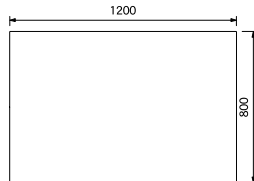

[天板]

EDY-TT120S OCN
EDY-TT120S OBR
EDY-TT120S OFR
¥43,800
W1200×D800×H40