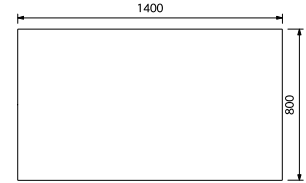

[天板]

EDY-TT100R OCN
EDY-TT100R OBR
EDY-TT100R OFR
¥43,800
W1000×D1000×H40

[天板]

EDY-TT155R OCN
EDY-TT155R OBR
EDY-TT155R OFR
¥57,200
W1550×D900×H40

[天板]

EDY-TT100S OCN
EDY-TT100S OBR
EDY-TT100S OFR
¥36,600
W1000×D700×H40