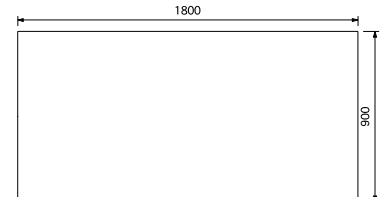

[天板]

EDY-TT160S OCN
EDY-TT160S OBR
EDY-TT160S OFR
¥50,700
W1600×D850×H40

[天板]

EDY-TT120S OCN
EDY-TT120S OBR
EDY-TT120S OFR
¥43,800
W1200×D800×H40

[天板]

EDY-TT180S OCN
EDY-TT180S OBR
EDY-TT180S OFR
¥57,200
W1800×D900×H40

[双脚]

EDY-LEG-X32 OCN
EDY-LEG-X32 OBR
EDY-LEG-X32 OFR
¥20,700 (1セット2本)
W125×D680×H320

[角脚]

EDY-LEG-S32 OCN
EDY-LEG-S32 OBR
EDY-LEG-S32 OFR
¥13,500 (1セット4本)
W75×D75×H320

[丸脚]

EDY-LEG-C32 OCN
EDY-LEG-C32 OBR
EDY-LEG-C32 OFR
¥13,500 (1セット4本)
W75×D75×H320