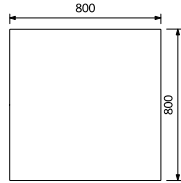

カラー：OCN OBR OFR

素材：オーク材 オーク突板 ウレタン塗装 F☆☆☆☆

備考：※脚部組立 天板・脚 別売商品

必ず EDDY シリーズの天板と脚を組み合わせさせていただきます。

[天板]

EDY-TT80S OCN
EDY-TT80S OBR
EDY-TT80S OFR
¥35,400
W800×D800×H40