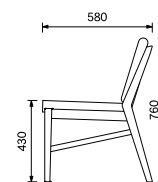

homme-C OCN ( )

¥43,800

W530×D580×H760 (SH430)

[チェアカバー]

homme-C-CV ☆ ¥12,900