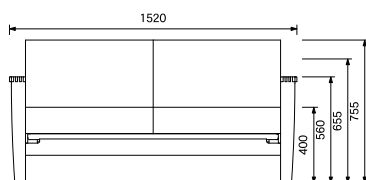

SERA-SF3-CV☆

¥31,000

SERA-SF2 WAL ( )

¥180,000

SERA-SF2 OCN ( )

¥151,900

W1520×D785×H755

(SH400・AH560)